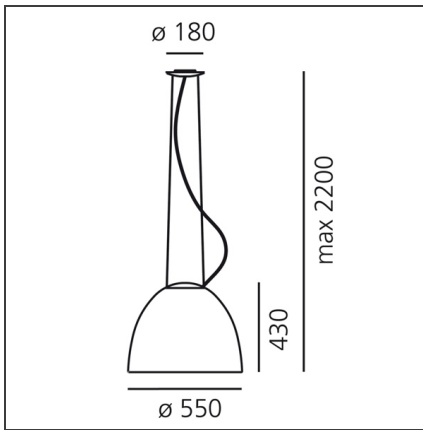

Nur Gloss LED - Suspension - Green

IP20

Dimmerable: + -

TECHNICAL DRAWINGS

DESIGN BY

Ernesto Gismondi

DESCRIPTION

FEATURES

Article Code:	A243470	Material:	Aluminum, methacrylate, glass
Colour:	Green	Series:	Design
Installation:	Suspension	Area contract:	Hospitality, Office, Residential
Environment:	Indoor	Emission:	Direct/indirect

DIMENSIONS

Height:	cm 43	Glow Wire Test:	650°C
Max Height from ceiling:	cm 220		

INCLUDED SOURCES

Category:	LED	Color temperature (K):	2700K
Number:	1	Color Tolerance:	MacAdam 2SDCM
Watt:	37W	CRI:	90
Delivered lumens output (lm):	3747lm	Efficacy:	103lm/W
Type:	0	Service Life:	50000-L70
Class:	A		

LUMINAIRE

Power Supply:	Electronic	Delivered lumens output (lm):	2006lm
Watt:	45W	CCT:	2700K
Voltage:	220V-240V	Efficiency:	56%
		Efficacy:	45lm/W
		CRI:	90
		Dimmable Typology:	Push

Notes

A new perfectly smooth and polished finish gives elegance to the classic Nur model. All the versions are encased in a diffuser at the bottom.