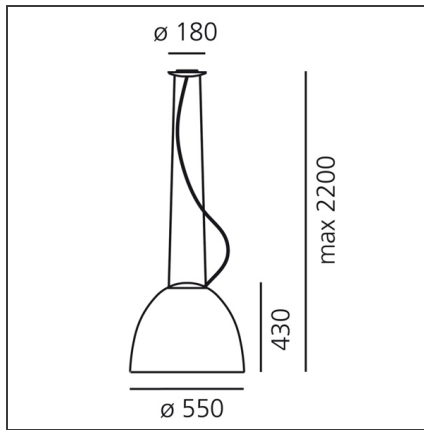

Nur Gloss LED - Suspension - Black

IP20/40     

Dimmerable: +  -

TECHNICAL DRAWINGS

DESIGN BY

Ernesto Gismondi

DESCRIPTION

FEATURES

Article Code:	A243410	Material:	Aluminum, methacrylate, glass
Colour:	Black	Series:	Design
Installation:	Suspension	Area contract:	Hospitality, Office, Residential
Environment:	Indoor	Emission:	Direct/indirect

DIMENSIONS

Height:	cm 43	Glow Wire Test:	650°C
Max Height from ceiling:	cm 220		

INCLUDED SOURCES

Category:	LED	Color temperature (K):	2700K
Number:	1	Color Tolerance:	MacAdam 2SDCM
Watt:	37W	CRI:	90
Delivered lumens output (lm):	3747lm	Efficacy:	103lm/W
Type:	0	Service Life:	50000-L70
Class:	A		

LUMINAIRE

Power Supply:	Electronic	Delivered lumens output (lm):	2006lm
Watt:	45W	CCT:	2700K
Voltage:	220V-240V	Efficiency:	56%
		Efficacy:	44.58lm/W
		CRI:	90
		Dimmable Typology:	Push

Notes

A new perfectly smooth and polished finish gives elegance to the classic Nur model. All the versions are encased in a diffuser at the bottom.