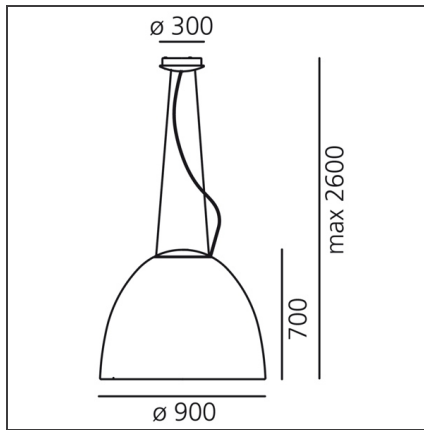

Nur 1618 Led Anthracite grey

IP20

Dimmerable: + -

TECHNICAL DRAWINGS

DESIGN BY

Ernesto Gismondi

DESCRIPTION

FEATURES

Article Code:	A243200	Material:	Aluminium, methacrylate, glass
Colour:	Anthracite grey	Series:	Design, Metamorfosi
Installation:	Suspension	Area contract:	Hospitality, null, Residential
Environment:	Indoor	Emission:	Direct/indirect Diffused

DIMENSIONS

Height:	cm 70	Glow Wire Test:	650°C
Base Diameter:	cm 18		
Max Height from ceiling:	cm 260		

INCLUDED SOURCES

Category:	LED	Color temperature (K):	3000K
Number:	1	Color Tolerance:	MacAdam 2SDCM
Watt:	75W	CRI:	90
Delivered lumens output (lm):	9112	Efficacy:	122lm/W
Type:	0	Service Life:	50000-L70

LUMINAIRE

Watt:	80W	Delivered lumens output (lm):	4308lm
Voltage:	220V-240V	CCT:	3000K
		Efficiency:	48%
		Efficacy:	53.85lm/W
		CRI:	90
		Dimmable Typology:	Push