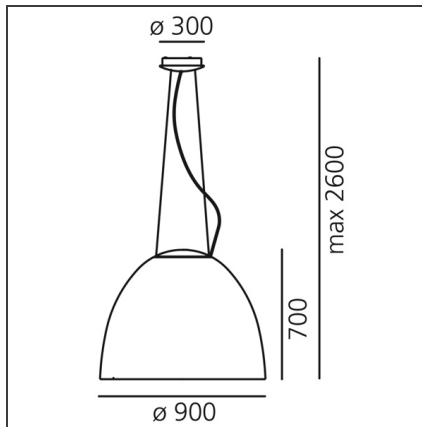

Nur 1618 - Anthracite Grey

IP20    

Dimmerable: +  -

TECHNICAL DRAWINGS

DESIGN BY

Ernesto Gismondi

DESCRIPTION

FEATURES

Article Code:	A242900	Material:	Aluminium, methacrylate, glass
Colour:	Anthracite grey	Series:	Design, Metamorfosi
Installation:	Suspension	Area contract:	Hospitality, null, Residential
Environment:	Indoor	Emission:	Direct/indirect Diffused

DIMENSIONS

Height:	cm 70	Glow Wire Test:	650°C
Base Diameter:	cm 18		
Max Height from ceiling:	cm 260		

NOT INCLUDED SOURCES

Category:	HALO	Color Rendering:	1a
Number:	2	Color temperature (K):	2950K
Watt:	400W		
Lbs:	Qt-de12		
Socket:	R7s		