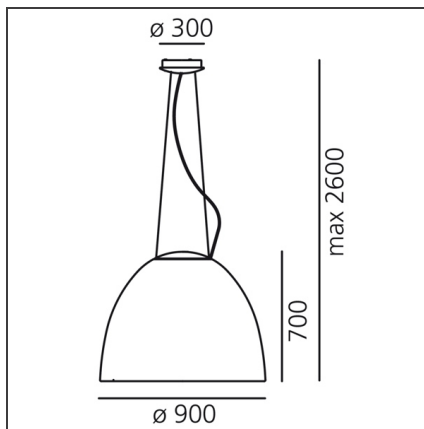

TECHNICAL DRAWINGS

DESIGN BY

Ernesto Gismondi

DESCRIPTION

FEATURES

Article Code:	A242910	Material:	Aluminium, methacrylate, glass
Colour:	Anodized aluminium	Series:	Design, Metamorfosi
Installation:	Suspension	Area contract:	Hospitality, null, Residential
Environment:	Indoor	Emission:	Direct/indirect Diffused

DIMENSIONS

Height:	cm 70	Glow Wire Test:	650°C
Base Diameter:	cm 18		
Max Height from ceiling:	cm 260		

NOT INCLUDED SOURCES

Category:	HALO	Color Rendering:	1a
Number:	2	Color temperature (K):	2950K
Watt:	400W		
Lbs:	Qt-de12		
Socket:	R7s		

ALTERNATIVE SOURCES

Category:	LED
Number:	2
Watt:	11w
Delivered lumens output (lm):	1110lm
Type:	2
Socket:	R7s
Class:	A

LUMINAIRE

Watt:	800W	Delivered lumens output (lm):	18000lm
Voltage:	220V-240V	CCT:	2950K