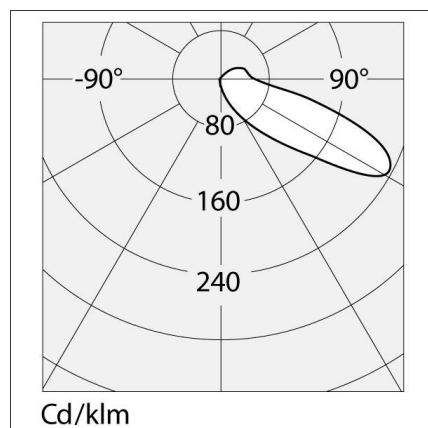

LIGHT DISTRIBUTION