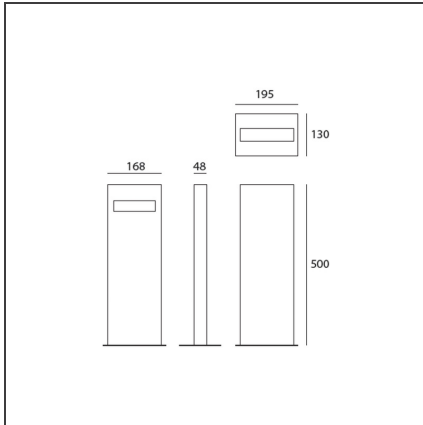

Nuda 50 Monolateral Rust

IP65    

DESIGN BY

Ernesto Gismondi

DESCRIPTION

Painted aluminium unit; satin finish methacrylate diffuser.

TECHNICAL DRAWINGS

FEATURES

Article Code:	T083610	Material:	Methacrylate, painted aluminium
Colour:	Rust	Series:	Outdoor
Installation:	Bollard, Recessed, Floor, Wall	Emission:	Direct
Environment:	Outdoor		

DIMENSIONS

Length:	cm 16.8	Impact Resistance:	IK06
Width:	cm 4.8	Glow Wire Test:	650
Height:	cm 50		

INCLUDED SOURCES

Category:	LED	Color temperature (K):	3000K
Number:	1	CRI:	80
Watt:	8W		
Type:	0		
Class:	A		

LUMINAIRE

Watt:	8W	Delivered lumens output (lm):	180lm
Voltage:	220V-240 V	CCT:	3000K
		Efficiency:	44%
		Efficacy:	23lm/W
		CRI:	80