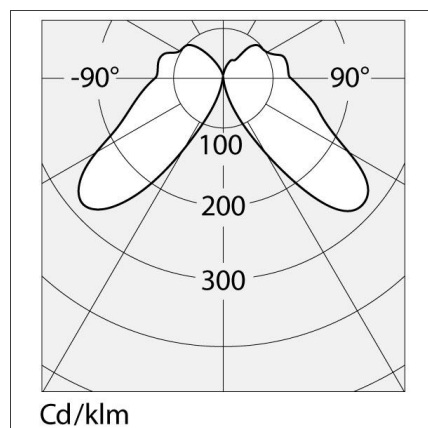

LIGHT DISTRIBUTION