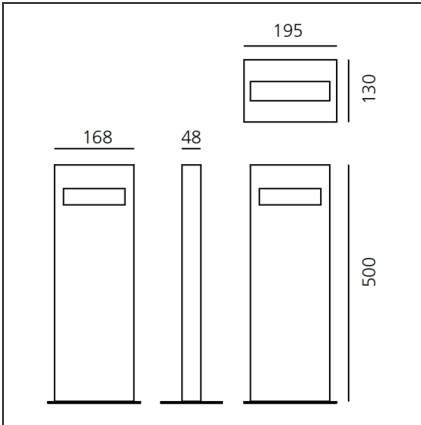

Nuda 50 Bilateral Anthracite gray

IP65    

DESIGN BY

Ernesto Gismondi

DESCRIPTION

Painted aluminium unit; satin finish methacrylate diffuser.

TECHNICAL DRAWINGS

FEATURES

Article Code:	T083720	Material:	Methacrylate, painted aluminium
Colour:	Anthracite gray	Series:	Outdoor
Installation:	Bollard, Recessed, Floor, Wall	Emission:	Direct
Environment:	Outdoor		

DIMENSIONS

Length:	cm 16.8	Impact Resistance:	IK06
Width:	cm 4.8	Glow Wire Test:	650
Height:	cm 50		

INCLUDED SOURCES

Category:	LED	Color temperature (K):	3000K
Number:	1	CRI:	80
Watt:	8W		
Type:	0		
Class:	A		

LUMINAIRE

Watt:	8W	Delivered lumens output (lm):	147lm
Voltage:	220V-240 V	CCT:	3000K
		Efficiency:	36%
		Efficacy:	18lm/W
		CRI:	80