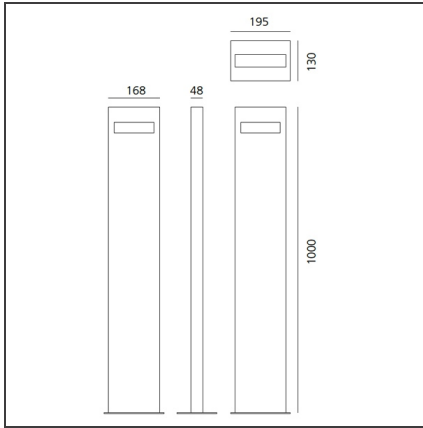

Nuda 100 Bilateral Gray/white

IP65    

DESIGN BY

Ernesto Gismondi

DESCRIPTION

Painted aluminium unit; satin finish methacrylate diffuser.

TECHNICAL DRAWINGS

FEATURES

Article Code:	T083900	Material:	Methacrylate, painted aluminium
Colour:	Gray/white	Series:	Outdoor
Installation:	Bollard, Recessed, Floor, Wall	Emission:	Direct
Environment:	Outdoor		

DIMENSIONS

Length:	cm 16.8	Impact Resistance:	IK06
Width:	cm 4.8	Glow Wire Test:	650
Height:	cm 100		

INCLUDED SOURCES

Category:	LED	Color temperature (K):	3000K
Number:	1	CRI:	80
Watt:	17W		
Delivered lumens output (lm):	515lm		
Type:	0		
Class:	A		

LUMINAIRE

Watt:	17W	Delivered lumens output (lm):	250lm
Voltage:	220V-240 V	CCT:	3000K
		Efficiency:	36%
		Efficacy:	15lm/W
		CRI:	80