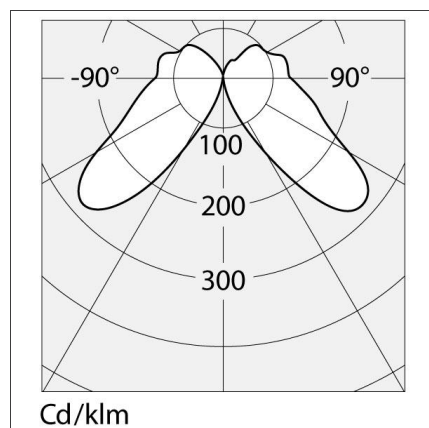

LIGHT DISTRIBUTION