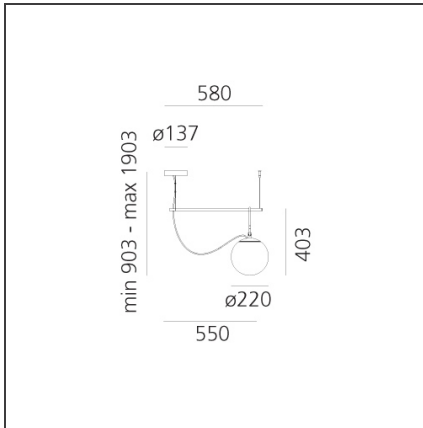

TECHNICAL DRAWINGS

FEATURES

Article Code:	1273010A	Material:	Blown glass, brushed brass
Colour:	Black/brass	Series:	Design, 2018
Installation:	Suspension		Artemide Collection
Environment:	Indoor		

DIMENSIONS

Length:	cm 55	Max Extension Length:	cm 58
Height:	cm 40.3	Glow Wire Test:	850
Base Diameter:	cm 13.7		
Max Height from ceiling:	cm 190		

SOURCES NOT INCLUDED

Category:	LED	Color temperature (K):	3000K
Number:	1		
Watt:	15W		
Type:	2		
Socket:	E27		

LUMINAIRE

Watt:	15W	Delivered lumens output (lm):	1142lm
Voltage:	220-240V	CCT:	3000K
		Efficiency:	75%
		Efficacy:	87.83lm/W
		CRI:	80

Notes

The glass ball and brass rings can slide along the rod. The light intensity can only be adjusted with dimmable bulbs. Maximum bulb length 125mm. Maximum bulb diameter: 70mm.