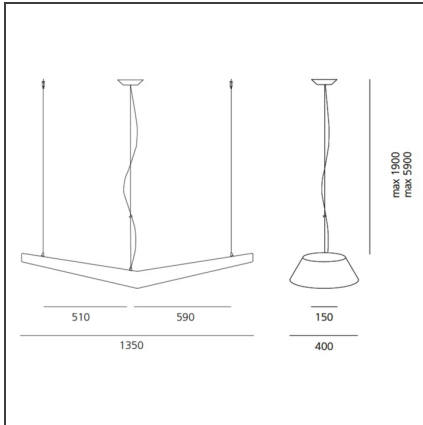

Mouette Symmetric - Fluo 4x24W 5900mm Undimmable

IP40/20    

DESIGN BY

Wilmotte & Industries

DESCRIPTION

Single pendant with diffused lighting using 4x24W T16 fluorescent lamps and 55 W LED. Solid opaline diffuser in moulded polypropylene. The upper part has an opening for easy installation and maintenance. Luminaire comes complete with 1900mm or 5900mm long quick-adjustment steel suspension cables, ceiling plate and power cable. All the light sources are included (3000K).

TECHNICAL DRAWINGS

FEATURES

Article Code:	L860650	Material:	Moulded polypropylene, aluminium
Colour:	White opaline	Series:	Indoor
Installation:	Suspension	Area contract:	Hospitality, null, Retail
Environment:	Indoor	Emission:	Dual Emission Diffused

DIMENSIONS

Length:	cm 135	Impact Resistance:	N.D.
Weight:	kg 5.5	Glow Wire Test:	750
Max Height from ceiling:	cm 590		

INCLUDED SOURCES

Category:	FLUO	Color Rendering:	85
Number:	4	Color temperature (K):	3000 K
Watt:	24W		
Lbs:	T16(G5)		
Socket:	G5		
Duration (h):	20000h		

LUMINAIRE

Power Supply:	Electronic Integrated	Delivered lumens output (lm):	3893lm
Watt:	106.0W	CCT:	K
Voltage:	220V-240V	Efficiency:	56%
		Efficacy:	36.73lm/W

Notes

Height: 5900mm max.