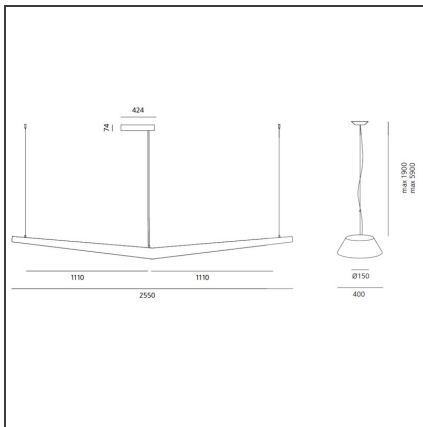

TECHNICAL DRAWINGS

FEATURES

Article Code:	AK00300	Material:	Moulded polypropylene, aluminium
Colour:	White opaline	Series:	Indoor
Installation:	Suspension	Area contract:	Hospitality, Retail, Office, Culture

DIMENSIONS

Length:	cm 255	Impact Resistance:	N.D.
Weight:	kg 8.5	Glow Wire Test:	750
Base Width:	cm 7.4		
Base Diameter:	cm 42.4		
Max Height from ceiling:	cm 190		

INCLUDED SOURCES

Category:	LED	Color temperature (K):	3000K
Number:	1		
Watt:	105W		
Type:	0		
Class:	A		

LUMINAIRE

Power Supply:	Electronic integrated	Delivered lumens output (lm):	12215lm
Watt:	135W	CCT:	3000K
Voltage:	220V-240V	Efficiency:	80%
		Efficacy:	90.48lm/W
		CRI:	80
		Dimmable Typology:	Dali