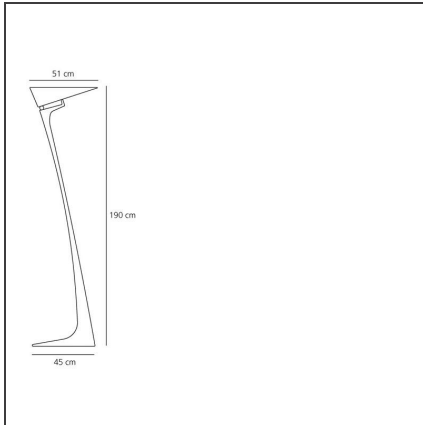

Montjuic

IP20   

TECHNICAL DRAWINGS

DESIGN BY

Santiago Calatrava

DESCRIPTION

FEATURES

Article Code:	A014400	Material:	Methacrylate, technopolymer
Colour:	White	Series:	Design
Installation:	Floor	Area contract:	Residential
Environment:	Indoor	Emission:	Indirect And Diffused

DIMENSIONS

Length:	cm 51
Height:	cm 190
Base Length:	cm 45

NOT INCLUDED SOURCES

Category:	HALO	Color Rendering:	1a
Number:	1	Color temperature (K):	2950K
Watt:	400W		
Lbs:	Qt-de12		
Socket:	R7s		

ALTERNATIVE SOURCES

Category:	LED
Number:	1
Watt:	11w
Delivered lumens output (lm):	1110lm
Type:	2
Socket:	R7s
Class:	A

LUMINAIRE

Watt:	400W	CCT:	3000K
Voltage:	220V-240V		

Notes

With dimmer.