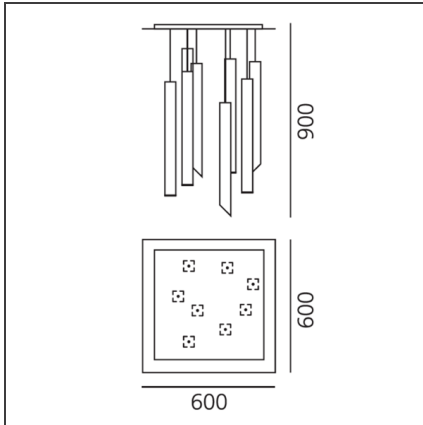

Miyako Chandelier - 4 LED + 4 Decorative

IP20

DESIGN BY

Studio 63

DESCRIPTION

Miyako is a complete system with different solutions according to light performance and type, and to the various colours available: it can create spectacular effects or integrate gently in any environment, guaranteeing excellent light performance. Miyako is available in two different body sizes (30 or 55 cmm of length). The chandelier version consists of 8 elements Miyako 55.

TECHNICAL DRAWINGS

FEATURES

Article Code:	- - -	Material:	Aluminum
Colour:	Satin brass / White / Aluminium / Black	Series:	Scenarios
Installation:	Suspension		
Environment:	Indoor		

DIMENSIONS

Height:	cm 90
Base Length:	cm 60
Base Width:	cm 60

INCLUDED SOURCES

Category:	LED	Color temperature (K):	3000K
Number:	4		
Watt:	6W		
Type:	0		
Class:	A		

LUMINAIRE

Watt:	24W	Delivered lumens output (lm):	720lm
		CCT:	3000K
		CRI:	85