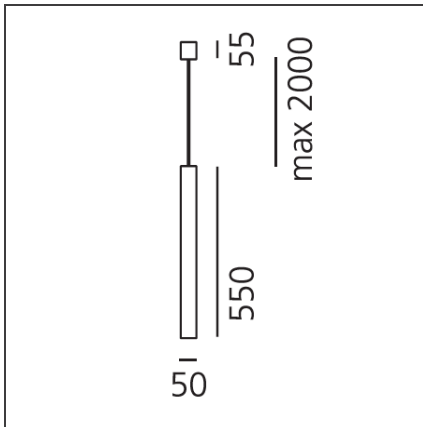

Miyako 55 suspension - White

IP20

DESIGN BY

Studio 63

DESCRIPTION

Miyako is a complete system with different solutions according to light performance and type, and to the various colours available: it can create spectacular effects or integrate gently in any environment, guaranteeing excellent light performance. Miyako is available in two different body sizes (30 or 55 cmm of length). The chandelier version consists of 8 elements Miyako 55.

TECHNICAL DRAWINGS

FEATURES

Article Code:	- - -	Material:	Aluminum
Colour:	White	Series:	Scenarios
Installation:	Suspension		
Environment:	Indoor		

DIMENSIONS

Height:	cm 55
Max Height from ceiling:	cm 200

INCLUDED SOURCES

Category:	LED	Color temperature (K):	3000K
Number:	1		
Watt:	6W		
Type:	0		
Class:	A		

LUMINAIRE

Watt:	5W	Delivered lumens output (lm):	180lm
		CCT:	3000K
		Efficiency:	75%
		Efficacy:	36.09lm/W
		CRI:	80