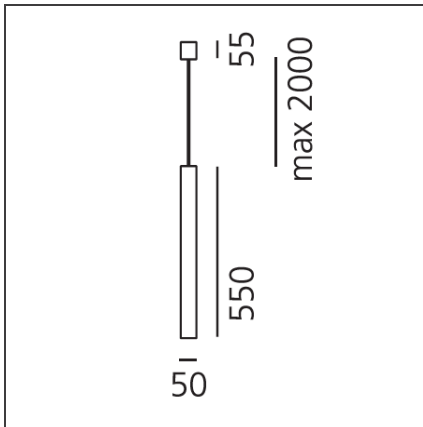

Miyako 55 suspension - Red

IP20

DESIGN BY

Studio 63

DESCRIPTION

Miyako is a complete system with different solutions according to light performance and type, and to the various colours available: it can create spectacular effects or integrate gently in any environment, guaranteeing excellent light performance. Miyako is available in two different body sizes (30 or 55 cm of length). The chandelier version consists of 8 elements Miyako 55.

TECHNICAL DRAWINGS

FEATURES

Article Code:	- - -	Material:	Aluminum
Colour:	Red	Series:	Scenarios
Installation:	Suspension		
Environment:	Indoor		

DIMENSIONS

Height:	cm 55
Max Height from ceiling:	cm 200

INCLUDED SOURCES

Category:	LED	Color temperature (K):	3000K
Number:	1		
Watt:	6W		
Type:	0		
Class:	A		

LUMINAIRE

Watt:	5W	Delivered lumens output (lm):	180lm
		CCT:	3000K
		Efficiency:	75%
		Efficacy:	36.09lm/W
		CRI:	80