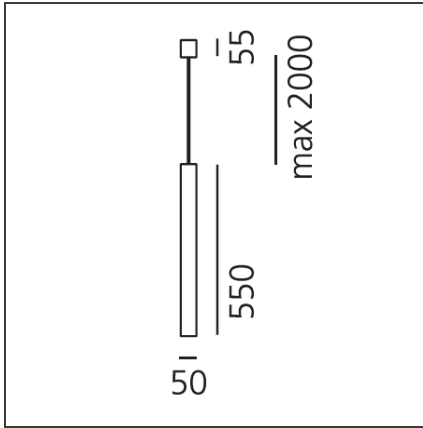

Miyako 55 suspension - Orange

IP20

DESIGN BY

Studio 63

DESCRIPTION

Miyako is a complete system with different solutions according to light performance and type, and to the various colours available: it can create spectacular effects or integrate gently in any environment, guaranteeing excellent light performance. Miyako is available in two different body sizes (30 or 55 cm of length). The chandelier version consists of 8 elements Miyako 55.

TECHNICAL DRAWINGS

FEATURES

Article Code:	- - -	Material:	Aluminum
Colour:	Orange	Series:	Scenarios
Installation:	Suspension		
Environment:	Indoor		

DIMENSIONS

Height:	cm 55
Max Height from ceiling:	cm 200

INCLUDED SOURCES

Category:	LED	Color temperature (K):	3000K
Number:	1		
Watt:	6W		
Type:	0		
Class:	A		

LUMINAIRE

Watt:	5W	Delivered lumens output (lm):	180lm
		CCT:	3000K
		Efficiency:	75%
		Efficacy:	36.09lm/W
		CRI:	80