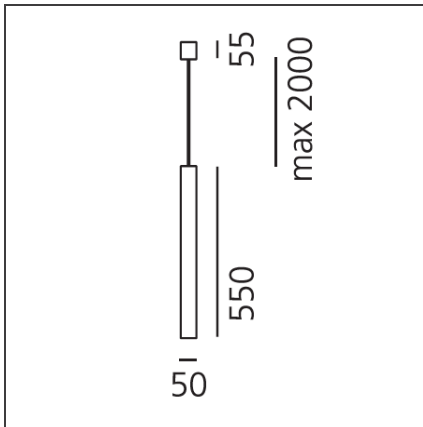

Miyako 55 suspension - Aluminium

IP20

DESIGN BY

Studio 63

DESCRIPTION

Miyako is a complete system with different solutions according to light performance and type, and to the various colours available: it can create spectacular effects or integrate gently in any environment, guaranteeing excellent light performance. Miyako is available in two different body sizes (30 or 55 cmm of length). The chandelier version consists of 8 elements Miyako 55.

TECHNICAL DRAWINGS

FEATURES

Article Code:	- - -	Material:	Aluminum
Colour:	Aluminium	Series:	Scenarios
Installation:	Suspension		
Environment:	Indoor		

DIMENSIONS

Height:	cm 55
Max Height from ceiling:	cm 200

INCLUDED SOURCES

Category:	LED	Color temperature (K):	3000K
Number:	1		
Watt:	6W		
Type:	0		
Class:	A		

LUMINAIRE

Watt:	5W	Delivered lumens output (lm):	180lm
		CCT:	3000K
		Efficiency:	75%
		Efficacy:	36.09lm/W
		CRI:	80