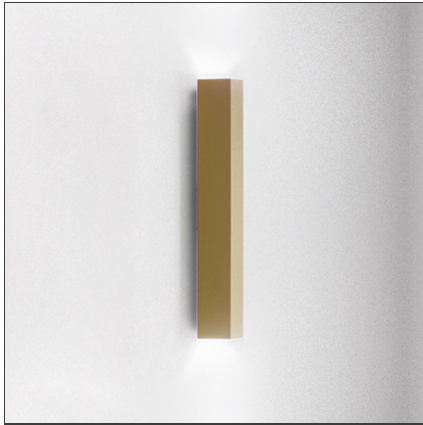

## Miyako 30 wall - Satin brass

IP20 

### DESCRIPTION

Miyako is a complete system with different solutions according to light performance and type, and to the various colours available: it can create spectacular effects or integrate gently in any environment, guaranteeing excellent light performance. Miyako is available in two different body sizes (30 or 55 cmm of length). The chandelier version consists of 8 elements Miyako 55.

### FEATURES

<b>Article Code:</b>	- - -	<b>Material:</b>	Aluminum
<b>Colour:</b>	Satin brass	<b>Series:</b>	Scenarios
<b>Installation:</b>	Wall, Ceiling		
<b>Environment:</b>	Indoor		