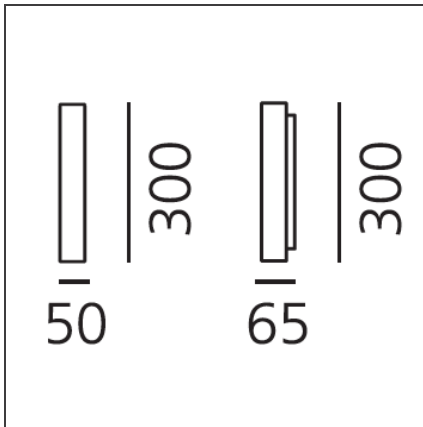

TECHNICAL DRAWINGS

FEATURES

Article Code:	- - -	Material:	Aluminum
Colour:	Satin brass	Series:	Scenarios
Installation:	Wall, Ceiling		
Environment:	Indoor		

DIMENSIONS

Length:	cm 5
Width:	cm 6.5
Height:	cm 30

INCLUDED SOURCES

Category:	LED	Color temperature (K):	3000K
Number:	1		
Watt:	10W		
Type:	0		
Class:	A		

LUMINAIRE

Watt:	7W	Delivered lumens output (lm):	243lm
		CCT:	3000K
		Efficiency:	70%
		Efficacy:	34.73lm/W
		CRI:	80