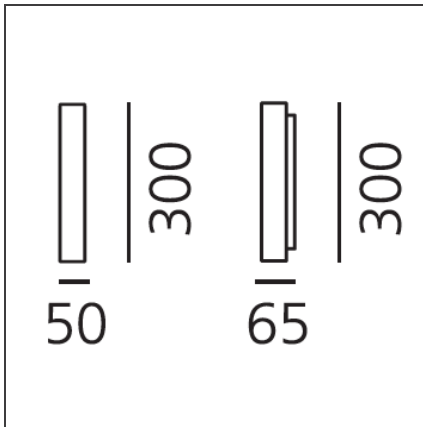

Miyako 30 wall - Orange

IP20

DESIGN BY

Studio 63

DESCRIPTION

Miyako is a complete system with different solutions according to light performance and type, and to the various colours available: it can create spectacular effects or integrate gently in any environment, guaranteeing excellent light performance. Miyako is available in two different body sizes (30 or 55 cmm of length). The chandelier version consists of 8 elements Miyako 55.

TECHNICAL DRAWINGS

FEATURES

Article Code:	- - -	Material:	Aluminum
Colour:	Orange	Series:	Scenarios
Installation:	Wall, Ceiling		
Environment:	Indoor		

DIMENSIONS

Length:	cm 5
Width:	cm 6.5
Height:	cm 30

INCLUDED SOURCES

Category:	LED	Color temperature (K):	3000K
Number:	1		
Watt:	10W		
Type:	0		
Class:	A		

LUMINAIRE

Watt:	7W	Delivered lumens output (lm):	243lm
		CCT:	3000K
		Efficiency:	70%
		Efficacy:	34.73lm/W
		CRI:	80