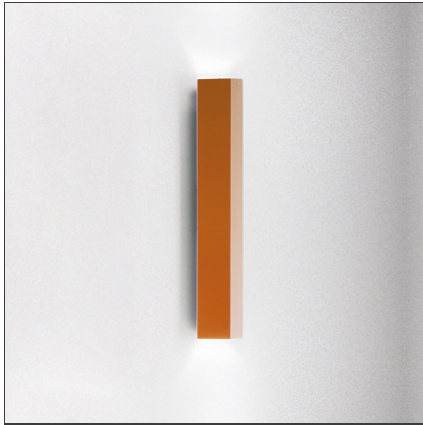

Miyako 30 wall - Orange

IP20

DESIGN BY

Studio 63

DESCRIPTION

Miyako is a complete system with different solutions according to light performance and type, and to the various colours available: it can create spectacular effects or integrate gently in any environment, guaranteeing excellent light performance. Miyako is available in two different body sizes (30 or 55 cmm of length). The chandelier version consists of 8 elements Miyako 55.

TECHNICAL DRAWINGS

FEATURES

Article Code:	- - -	Material:	Aluminum
Colour:	Orange	Series:	Scenarios
Installation:	Wall, Ceiling		
Environment:	Indoor		

DIMENSIONS

Length:	cm 5
Width:	cm 6.5
Height:	cm 30

INCLUDED SOURCES

Category:	LED	Color temperature (K):	3000K
Number:	1		
Watt:	10W		
Type:	0		
Class:	A		

LUMINAIRE

Watt:	7W	Delivered lumens output (lm):	243lm
		CCT:	3000K
		Efficiency:	70%
		Efficacy:	34.73lm/W
		CRI:	80