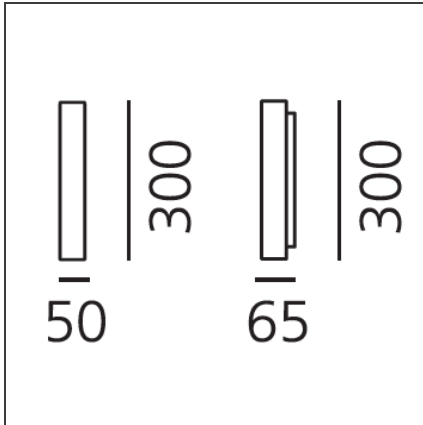

Miyako 30 wall - Black

IP20

DESIGN BY

Studio 63

DESCRIPTION

Miyako is a complete system with different solutions according to light performance and type, and to the various colours available: it can create spectacular effects or integrate gently in any environment, guaranteeing excellent light performance. Miyako is available in two different body sizes (30 or 55 cmm of length). The chandelier version consists of 8 elements Miyako 55.

TECHNICAL DRAWINGS

FEATURES

Article Code:	- - -	Material:	Aluminum
Colour:	Black	Series:	Scenarios
Installation:	Wall, Ceiling		
Environment:	Indoor		

DIMENSIONS

Length:	cm 5
Width:	cm 6.5
Height:	cm 30

INCLUDED SOURCES

Category:	LED	Color temperature (K):	3000K
Number:	1		
Watt:	10W		
Type:	0		
Class:	A		

LUMINAIRE

Watt:	7W	Delivered lumens output (lm):	243lm
		CCT:	3000K
		Efficiency:	70%
		Efficacy:	34.73lm/W
		CRI:	80