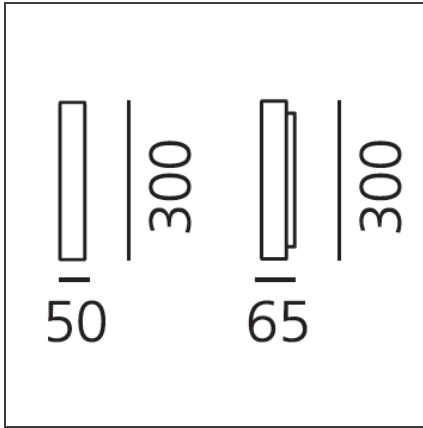

TECHNICAL DRAWINGS

FEATURES

Article Code:	- - -	Material:	Aluminum
Colour:	Aluminium	Series:	Scenarios
Installation:	Wall, Ceiling		
Environment:	Indoor		

DIMENSIONS

Length:	cm 5
Width:	cm 6.5
Height:	cm 30

INCLUDED SOURCES

Category:	LED	Color temperature (K):	3000K
Number:	1		
Watt:	10W		
Type:	0		
Class:	A		

LUMINAIRE

Watt:	7W	Delivered lumens output (lm):	243lm
		CCT:	3000K
		Efficiency:	70%
		Efficacy:	34.73lm/W
		CRI:	80