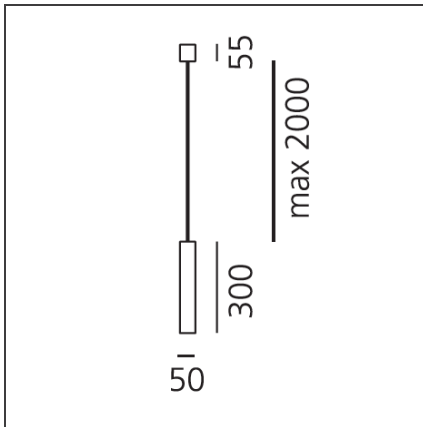

Miyako 30 suspension - Satin brass

IP20

DESIGN BY

Studio 63

DESCRIPTION

Miyako is a complete system with different solutions according to light performance and type, and to the various colours available: it can create spectacular effects or integrate gently in any environment, guaranteeing excellent light performance. Miyako is available in two different body sizes (30 or 55 cmm of length). The chandelier version consists of 8 elements Miyako 55.

TECHNICAL DRAWINGS

FEATURES

Article Code:	- - -	Material:	Aluminum
Colour:	Satin brass	Series:	Scenarios
Installation:	Suspension		
Environment:	Indoor		

DIMENSIONS

Height:	cm 30
Max Height from ceiling:	cm 200

INCLUDED SOURCES

Category:	LED	Color temperature (K):	3000K
Number:	1		
Watt:	6W		
Type:	0		
Class:	A		

LUMINAIRE

Watt:	5W	Delivered lumens output (lm):	180lm
		CCT:	3000K
		Efficiency:	75%
		Efficacy:	36.09lm/W
		CRI:	80