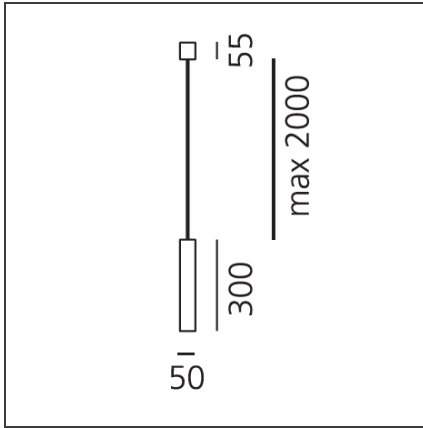

Miyako 30 suspension - Red

IP20

DESIGN BY

Studio 63

DESCRIPTION

Miyako is a complete system with different solutions according to light performance and type, and to the various colours available: it can create spectacular effects or integrate gently in any environment, guaranteeing excellent light performance. Miyako is available in two different body sizes (30 or 55 cm of length). The chandelier version consists of 8 elements Miyako 55.

TECHNICAL DRAWINGS

FEATURES

Article Code:	- - -	Material:	Aluminum
Colour:	Red	Series:	Scenarios
Installation:	Suspension		
Environment:	Indoor		

DIMENSIONS

Height:	cm 30
Max Height from ceiling:	cm 200

INCLUDED SOURCES

Category:	LED	Color temperature (K):	3000K
Number:	1		
Watt:	6W		
Type:	0		
Class:	A		

LUMINAIRE

Watt:	5W	Delivered lumens output (lm):	180lm
		CCT:	3000K
		Efficiency:	75%
		Efficacy:	36.09lm/W
		CRI:	80