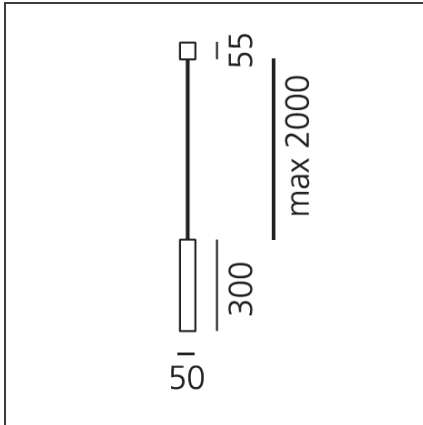

Miyako 30 suspension - Black

IP20

DESIGN BY

Studio 63

DESCRIPTION

Miyako is a complete system with different solutions according to light performance and type, and to the various colours available: it can create spectacular effects or integrate gently in any environment, guaranteeing excellent light performance. Miyako is available in two different body sizes (30 or 55 cm of length). The chandelier version consists of 8 elements Miyako 55.

TECHNICAL DRAWINGS

FEATURES

Article Code:	- - -	Material:	Aluminum
Colour:	Black	Series:	Scenarios
Installation:	Suspension		
Environment:	Indoor		

DIMENSIONS

Height:	cm 30
Max Height from ceiling:	cm 200

INCLUDED SOURCES

Category:	LED	Color temperature (K):	3000K
Number:	1		
Watt:	6W		
Type:	0		
Class:	A		

LUMINAIRE

Watt:	5W	Delivered lumens output (lm):	180lm
		CCT:	3000K
		Efficiency:	75%
		Efficacy:	36.09lm/W
		CRI:	80