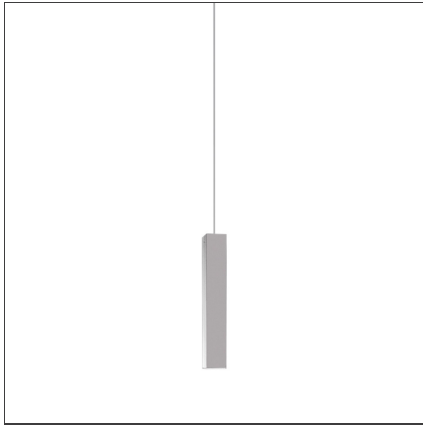

Miyako 30 suspension - Aluminium

IP20

DESIGN BY

Studio 63

DESCRIPTION

Miyako is a complete system with different solutions according to light performance and type, and to the various colours available: it can create spectacular effects or integrate gently in any environment, guaranteeing excellent light performance. Miyako is available in two different body sizes (30 or 55 cm of length). The chandelier version consists of 8 elements Miyako 55.