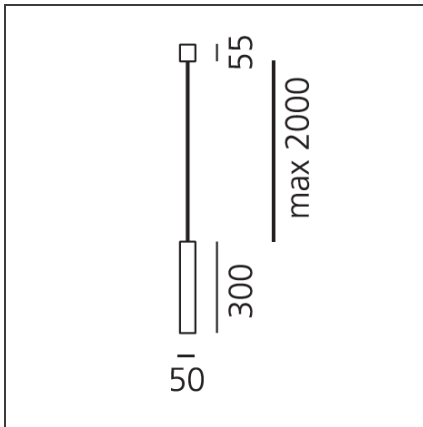

TECHNICAL DRAWINGS

FEATURES

Article Code:	- - -	Material:	Aluminum
Colour:	Aluminium	Series:	Scenarios
Installation:	Suspension		
Environment:	Indoor		

DIMENSIONS

Height:	cm 30
Max Height from ceiling:	cm 200

INCLUDED SOURCES

Category:	LED	Color temperature (K):	3000K
Number:	1		
Watt:	6W		
Type:	0		
Class:	A		

LUMINAIRE

Watt:	5W	Delivered lumens output (lm):	180lm
		CCT:	3000K
		Efficiency:	75%
		Efficacy:	36.09lm/W
		CRI:	80