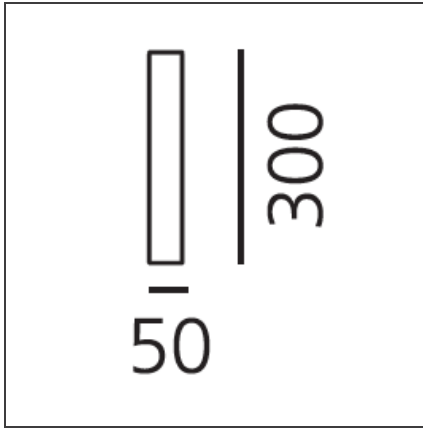

Miyako 30 ceiling - Satin brass

IP20 

DESIGN BY

Studio 63

DESCRIPTION

Miyako is a complete system with different solutions according to light performance and type, and to the various colours available: it can create spectacular effects or integrate gently in any environment, guaranteeing excellent light performance. Miyako is available in two different body sizes (30 or 55 cmm of length). The chandelier version consists of 8 elements Miyako 55.

TECHNICAL DRAWINGS

FEATURES

Article Code:	- - -	Material:	Aluminum
Colour:	Satin brass	Series:	Scenarios
Installation:	Wall, Ceiling		
Environment:	Indoor		

DIMENSIONS

Length:	cm 5
Height:	cm 30

INCLUDED SOURCES

Category:	LED	Color temperature (K):	3000K
Number:	1		
Watt:	6W		
Type:	0		
Class:	A		

LUMINAIRE

Watt:	5W	Delivered lumens output (lm):	180lm
		CCT:	3000K
		Efficiency:	75%
		Efficacy:	36.09lm/W
		CRI:	80