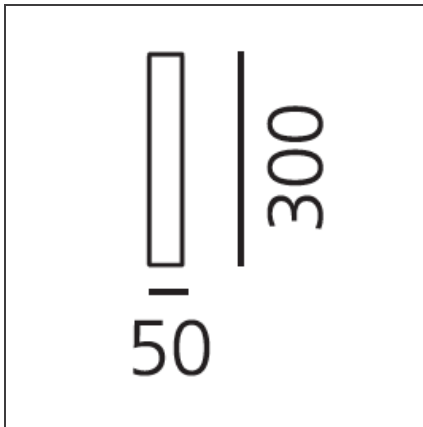

Miyako 30 ceiling - Orange

IP20 

DESIGN BY

Studio 63

DESCRIPTION

Miyako is a complete system with different solutions according to light performance and type, and to the various colours available: it can create spectacular effects or integrate gently in any environment, guaranteeing excellent light performance. Miyako is available in two different body sizes (30 or 55 cmm of length). The chandelier version consists of 8 elements Miyako 55.

TECHNICAL DRAWINGS

FEATURES

Article Code:	- - -	Material:	Aluminum
Colour:	Orange	Series:	Scenarios
Installation:	Wall, Ceiling		
Environment:	Indoor		

DIMENSIONS

Length:	cm 5
Height:	cm 30

INCLUDED SOURCES

Category:	LED	Color temperature (K):	3000K
Number:	1		
Watt:	6W		
Type:	0		
Class:	A		

LUMINAIRE

Watt:	5W	Delivered lumens output (lm):	180lm
		CCT:	3000K
		Efficiency:	75%
		Efficacy:	36.09lm/W
		CRI:	80