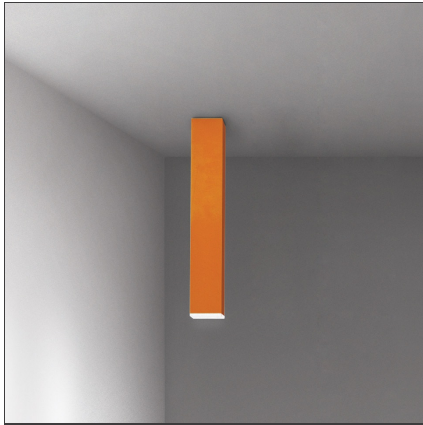

Miyako 30 ceiling - Orange

IP20 

DESIGN BY

Studio 63

DESCRIPTION

Miyako is a complete system with different solutions according to light performance and type, and to the various colours available: it can create spectacular effects or integrate gently in any environment, guaranteeing excellent light performance. Miyako is available in two different body sizes (30 or 55 cmm of length). The chandelier version consists of 8 elements Miyako 55.

TECHNICAL DRAWINGS

FEATURES

Article Code:	- - -	Material:	Aluminum
Colour:	Orange	Series:	Scenarios
Installation:	Wall, Ceiling		
Environment:	Indoor		

DIMENSIONS

Length:	cm 5
Height:	cm 30

INCLUDED SOURCES

Category:	LED	Color temperature (K):	3000K
Number:	1		
Watt:	6W		
Type:	0		
Class:	A		

LUMINAIRE

Watt:	5W	Delivered lumens output (lm):	180lm
		CCT:	3000K
		Efficiency:	75%
		Efficacy:	36.09lm/W
		CRI:	80