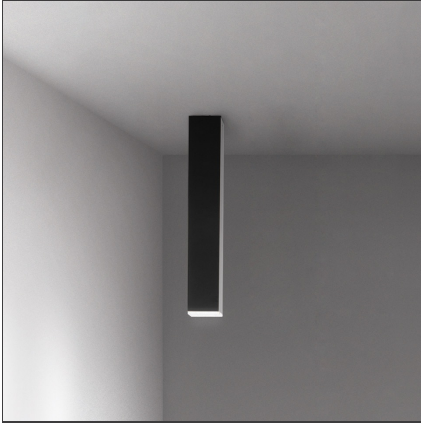

## Miyako 30 ceiling - Black

IP20 

### DESCRIPTION

Miyako is a complete system with different solutions according to light performance and type, and to the various colours available: it can create spectacular effects or integrate gently in any environment, guaranteeing excellent light performance. Miyako is available in two different body sizes (30 or 55 cmm of length). The chandelier version consists of 8 elements Miyako 55.

### FEATURES

<b>Article Code:</b>	- - -	<b>Material:</b>	Aluminum
<b>Colour:</b>	Black	<b>Series:</b>	Scenarios
<b>Installation:</b>	Wall, Ceiling		
<b>Environment:</b>	Indoor		