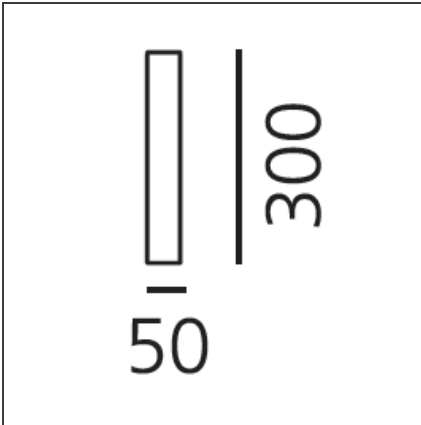

TECHNICAL DRAWINGS

FEATURES

Article Code:	- - -	Material:	Aluminum
Colour:	Black	Series:	Scenarios
Installation:	Wall, Ceiling		
Environment:	Indoor		

DIMENSIONS

Length:	cm 5
Height:	cm 30

INCLUDED SOURCES

Category:	LED	Color temperature (K):	3000K
Number:	1		
Watt:	6W		
Type:	0		
Class:	A		

LUMINAIRE

Watt:	5W	Delivered lumens output (lm):	180lm
		CCT:	3000K
		Efficiency:	75%
		Efficacy:	36.09lm/W
		CRI:	80