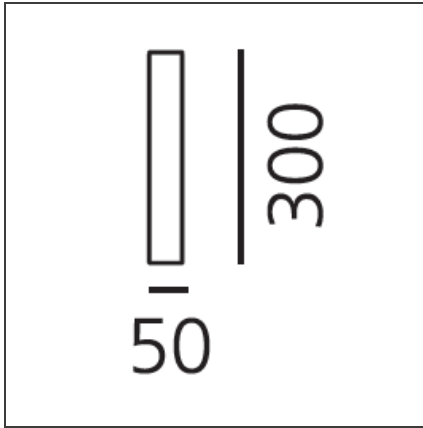

Miyako 30 ceiling - Aluminium

IP20 

DESIGN BY

Studio 63

DESCRIPTION

Miyako is a complete system with different solutions according to light performance and type, and to the various colours available: it can create spectacular effects or integrate gently in any environment, guaranteeing excellent light performance. Miyako is available in two different body sizes (30 or 55 cmm of length). The chandelier version consists of 8 elements Miyako 55.

TECHNICAL DRAWINGS

FEATURES

Article Code:	- - -	Material:	Aluminum
Colour:	Aluminium	Series:	Scenarios
Installation:	Wall, Ceiling		
Environment:	Indoor		

DIMENSIONS

Length:	cm 5
Height:	cm 30

INCLUDED SOURCES

Category:	LED	Color temperature (K):	3000K
Number:	1		
Watt:	6W		
Type:	0		
Class:	A		

LUMINAIRE

Watt:	5W	Delivered lumens output (lm):	180lm
		CCT:	3000K
		Efficiency:	75%
		Efficacy:	36.09lm/W
		CRI:	80