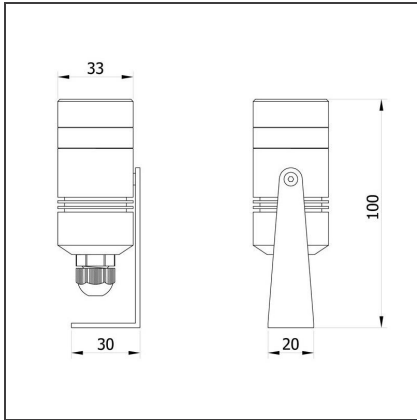

Minispot 37° 3000K

IP65  

DESIGN BY

Studio Artemide

DESCRIPTION

Light fixture with high-performance LED light sources. Ground, floor, wall installation. Composed by body, metal ring, diffuser in transparent polycarbonate. Body and metal ring in computer numerical control machined billet anticorrosional aluminium. Painted spot with 2-stage outdoor treatment: primer, outdoor paint. Silicone gaskets. 100cm-long two-pole connection cable H05RN-F. Picket for ground installation in galvanized sheet iron. Technical features of light fixtures in compliance with EN60598-1 and part 2-13.

TECHNICAL DRAWINGS

FEATURES

| | | | |
|----------------------|----------------------|-----------------------|---------------|
| Article Code: | NL7029ELK0 | Series: | Outdoor |
| Colour: | Silver | Area contract: | null, Outdoor |
| Installation: | Floor, Wall, Ceiling | | |

DIMENSIONS

| | |
|----------------|-------|
| Width: | cm 2 |
| Height: | cm 10 |

INCLUDED SOURCES

| | | | |
|------------------|-----|-------------------------------|--------|
| Category: | LED | Color temperature (K): | 3000K |
| Number: | 1 | LED current: | 700 mA |
| Watt: | 3 W | | |
| Type: | 0 | | |
| Class: | A | | |