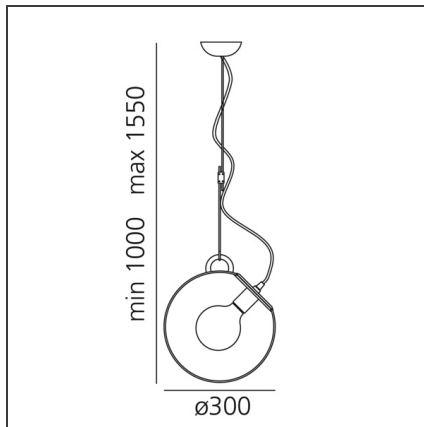

Miconos Suspension - Satin brass

IP20     

Dimmerable: +  -

TECHNICAL DRAWINGS

DESIGN BY

Ernesto Gismondi

FEATURES

Article Code:	A031010	Material:	Blown glass, steel
Colour:	Satin brass	Series:	Design
Installation:	Wall, Suspension, Ceiling	Area contract:	All projects
Environment:	Indoor	Emission:	Diffused And Direct

DIMENSIONS

Height:	cm 100
Max Height from ceiling:	cm 155

NOT INCLUDED SOURCES

Category:	FLUO	Color Rendering:	1b
Number:	1	Color temperature (K):	2700K
Watt:	23W		
Lbs:	G120		
Socket:	E27		
Duration (h):	12000h		

Notes

Adjustable rod for different ceiling heights.