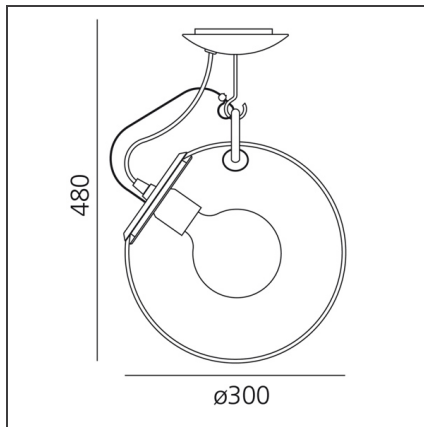

Miconos Ceiling - Satin brass

IP20     

Dimmerable: +  -

TECHNICAL DRAWINGS

DESIGN BY

Ernesto Gismondi

FEATURES

Article Code:	A022810	Material:	Blown glass, steel
Colour:	Satin brass	Series:	Design
Installation:	Wall, Suspension, Ceiling	Area contract:	All projects
Environment:	Indoor	Emission:	Diffused And Direct

DIMENSIONS

Height: cm 48

NOT INCLUDED SOURCES

Category:	FLUO	Color temperature (K):	3000K
Number:	1	Class:	A
Watt:	23 W		
Socket:	E27		

ALTERNATIVE SOURCES

Category:	LED
Number:	1
Watt:	15W
Delivered lumens output (lm):	1150lm
Type:	2
Socket:	E27
Class:	A

LUMINAIRE

Watt:	23W	Delivered lumens output (lm):	1200lm
Voltage:	220V-240V	CCT:	2700K