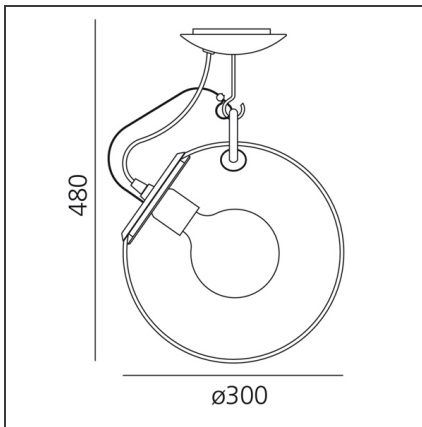

Miconos Ceiling - Polished chrome

IP20     

Dimmerable: +  -

DESIGN BY

Ernesto Gismondi

TECHNICAL DRAWINGS

FEATURES

Article Code:	A022800	Material:	Blown glass, steel
Colour:	Polished chrome	Series:	Design
Installation:	Wall, Suspension, Ceiling	Area contract:	All projects
Environment:	Indoor	Emission:	Diffused And Direct

DIMENSIONS

Height: cm 48

NOT INCLUDED SOURCES

Category:	FLUO	Color temperature (K):	3000K
Number:	1	Class:	A
Watt:	23 W		
Socket:	E27		

ALTERNATIVE SOURCES

Category:	LED
Number:	1
Watt:	15W
Delivered lumens output (lm):	1150lm
Type:	2
Socket:	E27
Class:	A

LUMINAIRE

Watt:	23W	Delivered lumens output (lm):	1200lm
Voltage:	220V-240V	CCT:	2700K