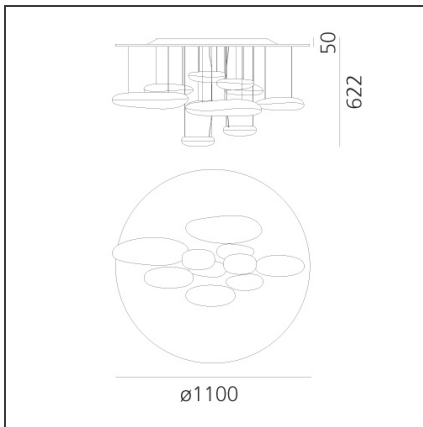

Mercury Ceiling LED 3000K

IP20

Dimmerable: + -

DESIGN BY

Ross Lovegrove

DESCRIPTION

Lamp available in the suspension and ceiling versions. "A ceiling fixture that places a floating assembly of large pebbles below a simple modern aluminium disc. These in turn reflect each other bouncing light between their taught bio - morphic surfaces and reflecting the environment around them. During the day the piece acts as a sculptural object reflecting the dynamics of natural light and the movement of people around them. Die-cast aluminium lighting units; reflective units made of injection-moulded thermoplastic material with metallic finish; stainless steel reflector. Dimmable (SwitchDim).

TECHNICAL DRAWINGS

FEATURES

Article Code:	1366110A	Material:	Aluminium, ABS, steel
Colour:	Polished chrome	Series:	Design, Hydro, Scenarios
Installation:	Ceiling, Suspension	Area contract:	Hospitality, Office, Residential
Environment:	Indoor	Emission:	Indirect

DIMENSIONS

Height:	cm 55	Glow Wire Test:	650
----------------	-------	------------------------	-----

INCLUDED SOURCES

Category:	LED	Color temperature (K):	3000K
Number:	2	Color Tolerance:	MacAdam 2SDCM
Watt:	23.62W	CRI:	90
Delivered lumens output (lm):	2840lm	Efficacy:	120lm/W
Type:	0	Service Life:	50000-L70