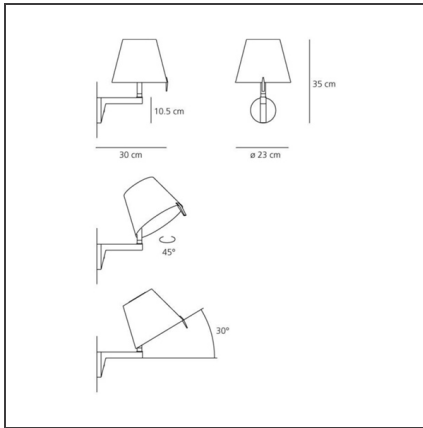

Melampo wall -Grey with switch

IP20      

Dimmerable: +  -

DESIGN BY

Adrien Gardère

TECHNICAL DRAWINGS

FEATURES

Article Code:	0721010A	Material:	Technopolymer, silk satin fabric, aluminium
Colour:	Grey	Series:	Design
Installation:	Table, Floor, Wall	Area contract:	Hospitality, Residential
Environment:	Indoor	Emission:	Diffused And Direct, indirect

DIMENSIONS

Width:	cm 30	Glow Wire Test:	650
Height:	cm 35		
Base Diameter:	cm 10.5		
Inclination:	cm 30		
Rotation:	cm 4.5		

NOT INCLUDED SOURCES

Category:	HALO	Class:	A
Number:	1		
Watt:	46W		
Socket:	E14		