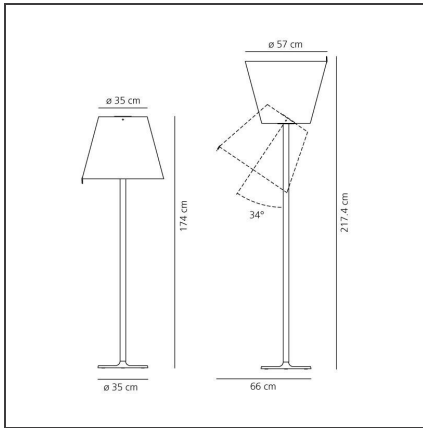

TECHNICAL DRAWINGS

FEATURES

Article Code:	0577020A	Material:	Aluminium, zamak, silk satin fabric and technopolymer
Colour:	Ecrù	Series:	Design
Installation:	Floor	Area contract:	Hospitality, Residential
Environment:	Indoor	Emission:	Direct, Diffused Adjustable, indirect

DIMENSIONS

Height:	cm 174	Impact Resistance:	N/D
Base Diameter:	cm 35	Glow Wire Test:	650
Inclination:	cm 34		
Max Extension Height:	cm 217		

NOT INCLUDED SOURCES

Category:	HALO	Class:	A
Number:	2		
Watt:	116W		
Socket:	E27		

ALTERNATIVE SOURCES

Category:	LED
Number:	2
Watt:	15W
Type:	2
Socket:	E27
Class:	A

LUMINAIRE

Watt:	2x116W
Voltage:	220V-240V

Notes

With dimmer. Adjustable diffuser into three different positions.