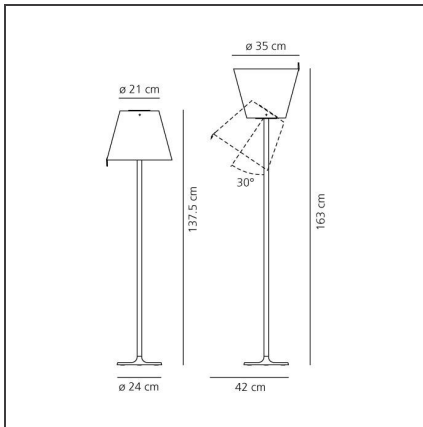

Melampo floor - Grey

IP20      

DESIGN BY

Adrien Gardère

TECHNICAL DRAWINGS

FEATURES

Article Code:	0123010A	Material:	Aluminium, zamak, silk satin fabric and technopolymer
Colour:	Grey	Series:	Design
Installation:	Table, Floor, Wall	Area contract:	Hospitality, Residential
Environment:	Indoor	Emission:	Diffused And Direct, indirect

DIMENSIONS

Height:	cm 137	Impact Resistance:	N/D
Base Diameter:	cm 24	Glow Wire Test:	650
Inclination:	cm 30		
Max Extension Height:	cm 163		

NOT INCLUDED SOURCES

Category:	HALO	Color Rendering:	2800K
Number:	2		
Watt:	57W		
Socket:	E27		

ALTERNATIVE SOURCES

Category:	LED
Number:	2
Watt:	8W
Type:	2
Socket:	E27
Class:	A

LUMINAIRE

Watt:	104W	Delivered lumens output (lm):	1640lm
Voltage:	220V-240V	CCT:	2800K

Notes

Adjustable diffuser into three different positions.