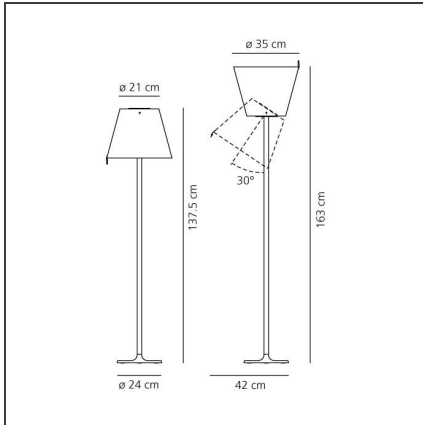

Melampo floor - Bronze Ecrù

IP20     

DESIGN BY

Adrien Gardère

TECHNICAL DRAWINGS

FEATURES

Article Code:	0123020A	Material:	Aluminium, zamak, silk satin fabric and technopolymer
Colour:	Natural	Series:	Design
Installation:	Table, Floor, Wall	Area contract:	Hospitality, Residential
Environment:	Indoor	Emission:	Diffused And Direct, indirect

DIMENSIONS

Height:	cm 137	Impact Resistance:	N/D
Base Diameter:	cm 24	Glow Wire Test:	650
Inclination:	cm 30		
Max Extension Height:	cm 163		

NOT INCLUDED SOURCES

Category:	HALO	Color Rendering:	2800K
Number:	2		
Watt:	57W		
Socket:	E27		

ALTERNATIVE SOURCES

Category:	LED
Number:	2
Watt:	8W
Type:	2
Socket:	E27
Class:	A

LUMINAIRE

Watt:	104W	Delivered lumens output (lm):	1640lm
Voltage:	220V-240V	CCT:	2800K

Notes

Adjustable diffuser into three different positions.