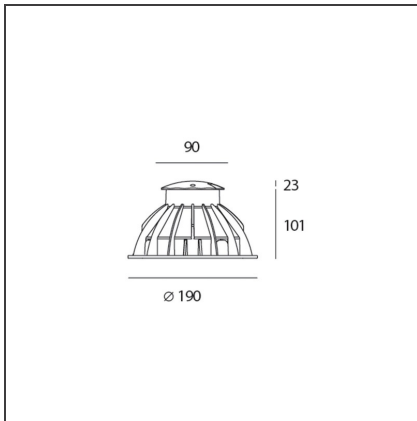

TECHNICAL DRAWINGS

FEATURES

Article Code:	T415000W00	Material:	Painted die-cast aluminium with 3-stage outdoor treatment
Colour:	Anthracite grey	Series:	Outdoor
Installation:	Recessed	Area contract:	null
Environment:	Outdoor		

DIMENSIONS

Height:	cm 2.3	Cutout diameter:	cm 19
Recessed depth:	cm 10.1	Cutout shape:	Rounded
		Impact Resistance:	IK10
		Glow Wire Test:	NA

INCLUDED SOURCES

Category:	LED	Color temperature (K):	3000K
Number:	1	CRI:	80 typ
Watt:	3W		
Delivered lumens output (lm):	6lm		
Type:	0		
Class:	A		

LUMINAIRE

Watt:	2.4W	Delivered lumens output (lm):	22lm
Voltage:	220V-240V	CCT:	3000K
		Efficiency:	100%
		Efficacy:	9.12lm/W
		CRI:	80