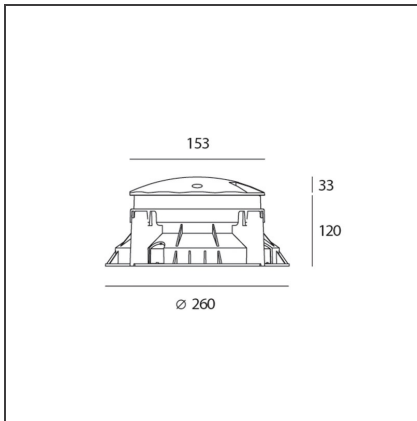

TECHNICAL DRAWINGS

FEATURES

Article Code:	T415400W00	Material:	Painted die-cast aluminium with 3-stage outdoor treatment
Colour:	Anthracite grey	Series:	Outdoor
Installation:	Recessed	Area contract:	null
Environment:	Outdoor		

DIMENSIONS

Height:	cm 3,3	Cutout diameter:	cm 26
Depth:	cm 12	Cutout shape:	Rounded
Recessed depth:	cm 12	Impact Resistance:	IK10
		Glow Wire Test:	NA

INCLUDED SOURCES

Category:	LED	Color temperature (K):	3000K
Number:	1	CRI:	80 typ
Watt:	4W		
Delivered lumens output (lm):	7lm		
Type:	0		
Class:	A		

LUMINAIRE

Watt:	4W	Delivered lumens output (lm):	26lm
Voltage:	220V-240V	CCT:	3000K
		Efficiency:	100%
		Efficacy:	6.55lm/W
		CRI:	0