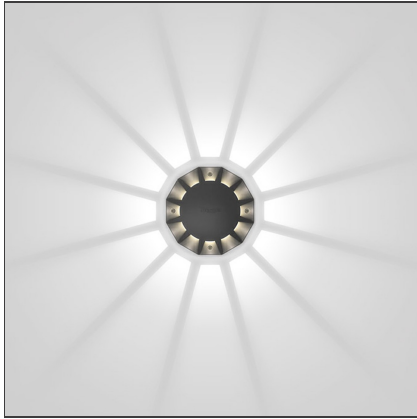

Megara 150 3000K - 4 beams

IP65/67    

DESIGN BY

Michele De Lucchi

DESCRIPTION

Light fixture with high-performance LED light sources. Drive-over recessed floor installation with floorprotruding cap. All the versions are drive-over up to 5000Kg. Due to the low height of the cap, Megara 90 is also suitable for installation in walk-over areas, being careful to avoid areas of direct transit (near walls, buildings, etc.) 3 sizes (90, 150, 220 mm).Composed by body, cap, diffuser, recessing box.Body and cap in painted EN AB44100 aluminium, silicone gaskets; provided with 30 cm-long pre-resined three-pole connection cable (H07RN-F for versions 90 qnd 150, H05RN-F for version 220).Electronic ballast integrated in the body.Diffuser in UV resistant polycarbonate.Power connection to the mains by means of the IP67 connector supplied with the light fixture, which can be housed in the recessing box and is suitable for cables with a diameter from 5 to13.3 mm.Fixing to the recessing box is ensured by means of anti-vandal screws TORX.Recessing box for laying in reinforced polymer to be ordered separately.Radial emission beam optic.1, 2, 4 beam and full configurations.White monochromatic LEDs available in 3 colour temperatures:Warm = 3000KNeutral = 4000KCold = 6000KScrews in AISI 316 stainless steel.Painted die-cast aluminium with 3-stage outdoor treatment: nanotechnologies, antioxidant primer, polyester paint.Technical features of light fixtures in compliance with EN60598-1 and part 2-13.IP Rating IP65-IP67.ENEc approved.Insulation class I.

DIMENSIONS

Height:	cm 3,3	Cutout diameter:	cm 26
Depth:	cm 12	Cutout shape:	Rounded
Recessed depth:	cm 12	Impact Resistance:	IK10
		Glow Wire Test:	NA

INCLUDED SOURCES

Category:	LED	Color temperature (K):	3000K
Number:	1	CRI:	80 typ
Watt:	4W		
Delivered lumens output (lm):	7lm		
Type:	0		
Class:	A		