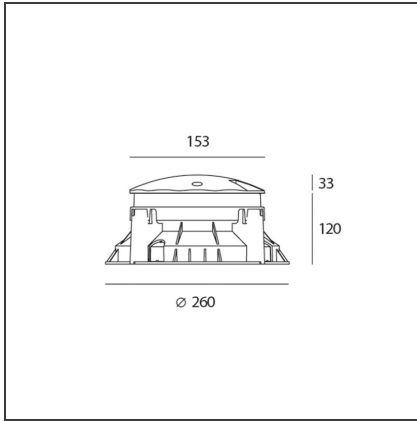

TECHNICAL DRAWINGS

FEATURES

Article Code:	T415600W00	Material:	Painted die-cast aluminium with 3-stage outdoor treatment
Colour:	Anthracite grey	Series:	Outdoor
Installation:	Recessed	Area contract:	null
Environment:	Outdoor		

DIMENSIONS

Height:	cm 3,3	Cutout diameter:	cm 26
Depth:	cm 12	Cutout shape:	Rounded
Recessed depth:	cm 12	Impact Resistance:	IK10
		Glow Wire Test:	NA

INCLUDED SOURCES

Category:	LED	Color temperature (K):	3000K
Number:	1	CRI:	80 typ
Watt:	4W		
Delivered lumens output (lm):	7lm		
Type:	0		
Class:	A		

LUMINAIRE

Watt:	4W	Delivered lumens output (lm):	14lm
Voltage:	220V-240V	CCT:	3000K
		Efficiency:	100%
		Efficacy:	3.55lm/W
		CRI:	80