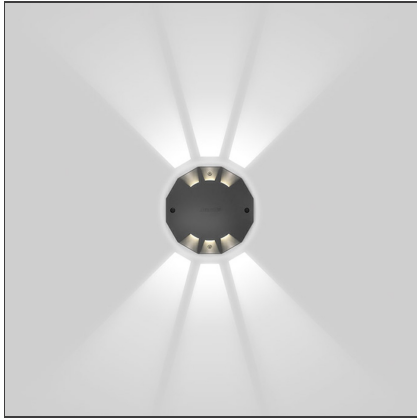

Megara 150 3000K - 2 beams

IP65/67    

DESIGN BY

Michele De Lucchi

DESCRIPTION

Light fixture with high-performance LED light sources. Drive-over recessed floor installation with floorprotruding cap. All the versions are drive-over up to 5000Kg. Due to the low height of the cap, Megara 90 is also suitable for installation in walk-over areas, being careful to avoid areas of direct transit (near walls, buildings, etc.) 3 sizes (90, 150, 220 mm).Composed by body, cap, diffuser, recessing box.Body and cap in painted EN AB44100 aluminium, silicone gaskets; provided with 30 cm-long pre-resined three-pole connection cable (H07RN-F for versions 90 qnd 150, H05RN-F for version 220).Electronic ballast integrated in the body.Diffuser in UV resistant polycarbonate.Power connection to the mains by means of the IP67 connector supplied with the light fixture, which can be housed in the recessing box and is suitable for cables with a diameter from 5 to13.3 mm.Fixing to the recessing box is ensured by means of anti-vandal screws TORX.Recessing box for laying in reinforced polymer to be ordered separately.Radial emission beam optic.1, 2, 4 beam and full configurations.White monochromatic LEDs available in 3 colour temperatures:Warm = 3000KNeutral = 4000KCold = 6000KScrews in AISI 316 stainless steel.Painted die-cast aluminium with 3-stage outdoor treatment: nanotechnologies, antioxidant primer, polyester paint.Technical features of light fixtures in compliance with EN60598-1 and part 2-13.IP Rating IP65-IP67.ENEc approved.Insulation class I.

DIMENSIONS

Height:	cm 3,3	Cutout diameter:	cm 26
Depth:	cm 12	Cutout shape:	Rounded
Recessed depth:	cm 12	Impact Resistance:	IK10
		Glow Wire Test:	NA

INCLUDED SOURCES

Category:	LED	Color temperature (K):	3000K
Number:	1	CRI:	80 typ
Watt:	4W		
Delivered lumens output (lm):	7lm		
Type:	0		
Class:	A		