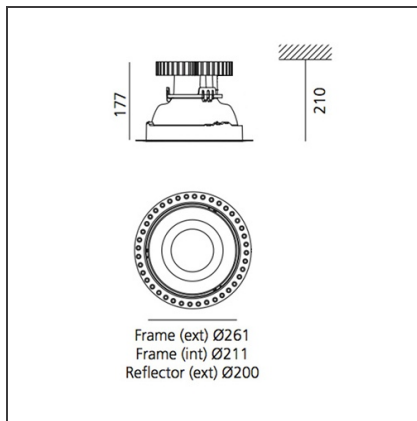

Luceri LED Round Trimless - Faceted Mirror Optics Tunable White - Driver TW DALI 8

IP20/44 without screen - 20/54 with screen

 **TW** Dimmerable: +  -

TECHNICAL DRAWINGS

DESIGN BY

Studio Artemide

DESCRIPTION

FEATURES

Article Code:	BB01200 DV1019	Series:	Indoor
Installation:	Recessed, Ceiling	Area contract:	Hospitality, Office
Environment:	Indoor		

DIMENSIONS

Width:	cm 17.7	Cutout diameter:	cm 21.6
Height:	cm 21	Cutout shape:	Rounded
Weight:	kg 1.6		