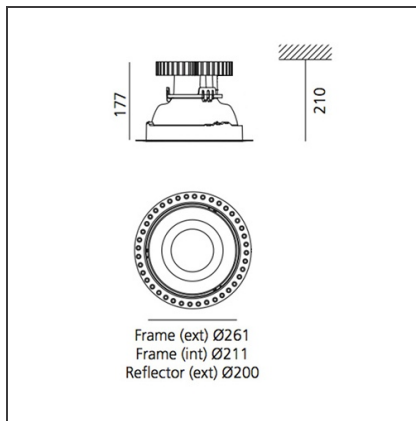

TECHNICAL DRAWINGS

FEATURES

Article Code:	BB01100 DV1018	Series:	Indoor
Installation:	Recessed, Ceiling	Area contract:	Hospitality, Office
Environment:	Indoor		

DIMENSIONS

Width:	cm 17.7	Cutout diameter:	cm 21.6
Height:	cm 21	Cutout shape:	Rounded
Weight:	kg 1.6		

INCLUDED SOURCES

Category:	LED	Color temperature (K):	4000K
Number:	1	CRI:	90
Watt:	max 54W		
Type:	0		

LUMINAIRE

Transformer availability:	35W	Delivered lumens output (lm):	2781lm
Watt:	27W	CCT:	4000K
		Efficiency:	83%
		Efficacy:	103.01lm/W
		CRI:	90
		Dimmable Typology:	Dali