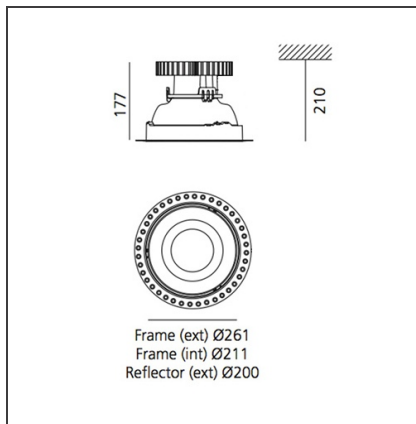

TECHNICAL DRAWINGS

FEATURES

Article Code:	BB01000 DV1016	Series:	Indoor
Installation:	Recessed, Ceiling	Area contract:	Hospitality, Office
Environment:	Indoor		

DIMENSIONS

Width:	cm 17.7	Cutout diameter:	cm 21.6
Height:	cm 21	Cutout shape:	Rounded
Weight:	kg 1.6		

INCLUDED SOURCES

Category:	LED	Color temperature (K):	3000K
Number:	1	CRI:	90
Watt:	max 54W		
Type:	0		

LUMINAIRE

Watt:	54W	Delivered lumens output (lm):	4528lm
		CCT:	3000K
		Efficiency:	83%
		Efficacy:	83.85lm/W
		CRI:	90
		Dimmable Typology:	Dali

Notes

Driver 220/240Vac 50/60Hz supplied separately. To be completed with recessed frame.