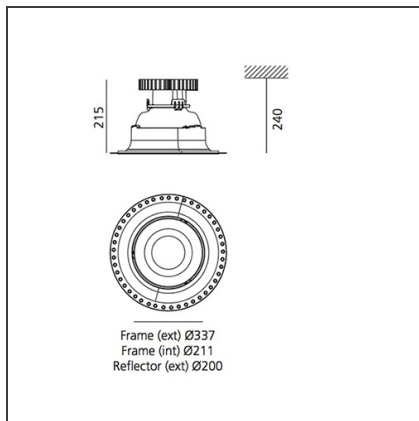

TECHNICAL DRAWINGS

DESIGN BY

Studio Artemide

DESCRIPTION

Luceri LED and Kadro LED offer a modular range of professional downlighters, highly flexible, providing customisable lighting solutions for every need. Thanks to TrueWhite technology, colour temperature and colour rendering index are maintained constant throughout the lifespan of this product, guaranteeing a consistent light quality. The emission of versions with metal reflector is compliant with EN12464 and has UGR<19, producing an effective and comfortable lighting solution.

FEATURES

Article Code:	BB00500 DV1019	Series:	Indoor
Installation:	Recessed, Ceiling	Area contract:	Hospitality, null, Office
Environment:	Indoor		

DIMENSIONS

Width:	cm 21.5	Cutout diameter:	cm 29.2
Height:	cm 24	Cutout shape:	Rounded
Weight:	kg 1.7		

INCLUDED SOURCES

Category:	LED	Color temperature (K):	2900-5500
Number:	1	CRI:	90
Watt:	17W		
Type:	1		

LUMINAIRE

Watt:	16W	Delivered lumens output (lm):	1805lm
		CCT:	6500K
		Efficiency:	83%
		Efficacy:	112.79lm/W
		CRI:	80
		Dimmable Typology:	Dali

Notes

Driver 220/240Vac 50/60Hz supplied separately. To be completed with recessed frame.