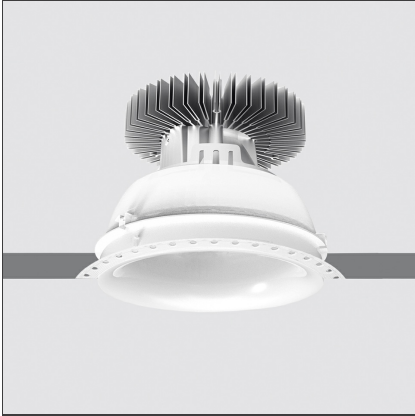

Luceri LED Round Trimless - Comfort White Optics Tunable White - Driver TW DALI 8

IP20/44 without screen - 20/54 with screen

 **TW** Dimmerable: +  -

TECHNICAL DRAWINGS

DESIGN BY

Studio Artemide

DESCRIPTION

Luceri LED and Kadro LED offer a modular range of professional downlighters, highly flexible, providing customisable lighting solutions for every need. Thanks to TrueWhite technology, colour temperature and colour rendering index are maintained constant throughout the lifespan of this product, guaranteeing a consistent light quality. The emission of versions with metal reflector is compliant with EN12464 and has UGR<19, producing an effective and comfortable lighting solution.

FEATURES

Article Code:	BB00500 DV1019	Series:	Indoor
Installation:	Recessed, Ceiling	Area contract:	Hospitality, null, Office
Environment:	Indoor		

DIMENSIONS

Width:	cm 21.5	Cutout diameter:	cm 29.2
Height:	cm 24	Cutout shape:	Rounded
Weight:	kg 1.7		