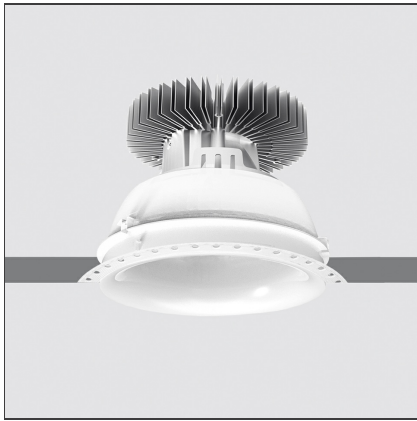

Luceri LED Round Trimless - Comfort White Optics 4000K - Driver 50W DALI

IP20/44 without screen - 20/54 with screen

Dimmerable: + 0 -

DESIGN BY

Studio Artemide

DESCRIPTION

Luceri LED and Kadro LED offer a modular range of professional downlighters, highly flexible, providing customisable lighting solutions for every need. Thanks to TrueWhite technology, colour temperature and colour rendering index are maintained constant throughout the lifespan of this product, guaranteeing a consistent light quality. The emission of versions with metal reflector is compliant with EN12464 and has UGR<19, producing an effective and comfortable lighting solution.

TECHNICAL DRAWINGS

FEATURES

Article Code:	BB00400 DV1016	Series:	Indoor
Installation:	Recessed, Ceiling	Area contract:	Hospitality, null, Office
Environment:	Indoor		

DIMENSIONS

Width:	cm 21.5	Cutout diameter:	cm 29.2
Height:	cm 24	Cutout shape:	Rounded
Weight:	kg 1.7		

INCLUDED SOURCES

Category:	LED	Color temperature (K):	4000K
Number:	1	CRI:	90
Watt:	max 54W		
Type:	0		

LUMINAIRE

Transformer availability:	50W	Delivered lumens output (lm):	4712lm
Watt:	54W	CCT:	4000K
		Efficiency:	81%
		Efficacy:	87.27lm/W
		CRI:	90
		Dimmable Typology:	Dali