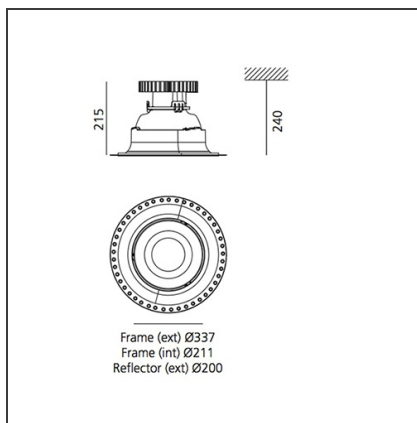

TECHNICAL DRAWINGS

FEATURES

Article Code:	BB00400 DV1016	Series:	Indoor
Installation:	Recessed, Ceiling	Area contract:	Hospitality, null, Office
Environment:	Indoor		

DIMENSIONS

Width:	cm 21.5	Cutout diameter:	cm 29.2
Height:	cm 24	Cutout shape:	Rounded
Weight:	kg 1.7		