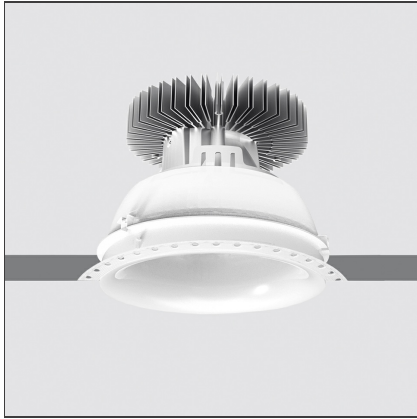

Luceri LED Round Trimless - Comfort White Optics 3000K - Driver 50W DALI

IP20/44 without screen - 20/54 with screen

Dimmerable: + 0 -

DESIGN BY

Studio Artemide

DESCRIPTION

Luceri LED and Kadro LED offer a modular range of professional downlighters, highly flexible, providing customisable lighting solutions for every need. Thanks to TrueWhite technology, colour temperature and colour rendering index are maintained constant throughout the lifespan of this product, guaranteeing a consistent light quality. The emission of versions with metal reflector is compliant with EN12464 and has UGR<19, producing an effective and comfortable lighting solution.

TECHNICAL DRAWINGS

FEATURES

Article Code:	BB00300 DV1016	Series:	Indoor
Installation:	Recessed, Ceiling	Area contract:	Hospitality, null, Office
Environment:	Indoor		

DIMENSIONS

Width:	cm 21.5	Cutout diameter:	cm 29.2
Height:	cm 24	Cutout shape:	Rounded
Weight:	kg 1.7		

INCLUDED SOURCES

Category:	LED	Color temperature (K):	3000K
Number:	1	CRI:	90
Watt:	max 54W		
Type:	0		

LUMINAIRE

Transformer availability:	50W	Delivered lumens output (lm):	4420lm
Watt:	54W	CCT:	3000K
		Efficiency:	81%
		Efficacy:	81.85lm/W
		CRI:	90
		Dimmable Typology:	Dali