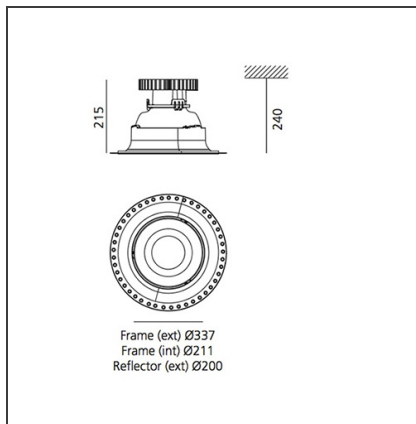

TECHNICAL DRAWINGS

FEATURES

Article Code:	BB00300 DV1016	Series:	Indoor
Installation:	Recessed, Ceiling	Area contract:	Hospitality, null, Office
Environment:	Indoor		

DIMENSIONS

Width:	cm 21.5	Cutout diameter:	cm 29.2
Height:	cm 24	Cutout shape:	Rounded
Weight:	kg 1.7		