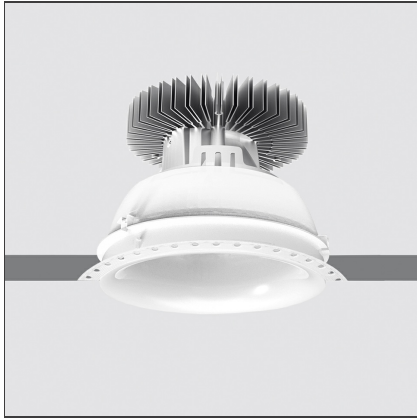

# Luceri LED Round Trimless - Comfort White Optics 3000K - Driver 35W DALI

IP20/44 without screen - 20/54 with screen

Dimmerable: + 0 -

## DESCRIPTION

Luceri LED and Kadro LED offer a modular range of professional downlighters, highly flexible, providing customisable lighting solutions for every need. Thanks to TrueWhite technology, colour temperature and colour rendering index are maintained constant throughout the lifespan of this product, guaranteeing a consistent light quality. The emission of versions with metal reflector is compliant with EN12464 and has UGR<19, producing an effective and comfortable lighting solution.