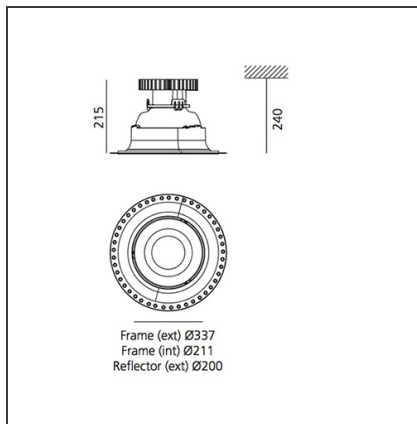

TECHNICAL DRAWINGS

FEATURES

Article Code:	BB00300 DV1018	Series:	Indoor
Installation:	Recessed, Ceiling	Area contract:	Hospitality, null, Office
Environment:	Indoor		

DIMENSIONS

Width:	cm 21.5	Cutout diameter:	cm 29.2
Height:	cm 24	Cutout shape:	Rounded
Weight:	kg 1.7		

INCLUDED SOURCES

Category:	LED	Color temperature (K):	3000K
Number:	1	CRI:	90
Watt:	max 54W		
Type:	0		

LUMINAIRE

Transformer availability:	35W	Delivered lumens output (lm):	2538lm
Watt:	27W	CCT:	3000K
		Efficiency:	81%
		Efficacy:	93.99lm/W
		CRI:	90
		Dimmable Typology:	Dali

Notes

Driver 220/240Vac 50/60Hz supplied separately. To be completed with recessed frame.