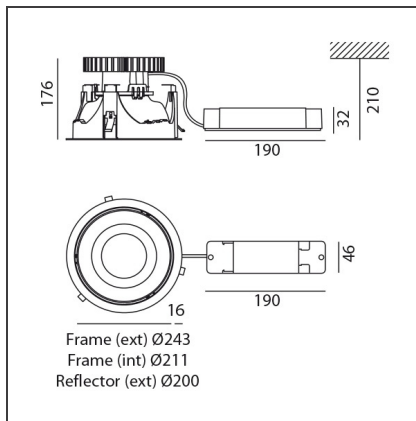

Luceri LED Round Trim - LED High-Performance Faceted Mirror Optics 26W 4000K - White

IP20/44 without screen - 20/54 with screen

Dimmerable: +  -

TECHNICAL DRAWINGS

DESIGN BY

Studio Artemide

DESCRIPTION

Luceri LED and Kadro LED offer a modular range of professional downlighters, highly flexible, providing customisable lighting solutions for every need. Thanks to TrueWhite technology, colour temperature and colour rendering index are maintained constant throughout the lifespan of this product, guaranteeing a consistent light quality. The emission of versions with metal reflector is compliant with EN12464 and has UGR

FEATURES

Article Code:	M244321	Series:	Indoor
Colour:	White	Area contract:	Hospitality, null, Office
Installation:	Recessed, Ceiling		

DIMENSIONS

Width:	cm 17.6	Cutout diameter:	cm 23
Height:	cm 21	Cutout shape:	Rounded
Weight:	kg 1.5		