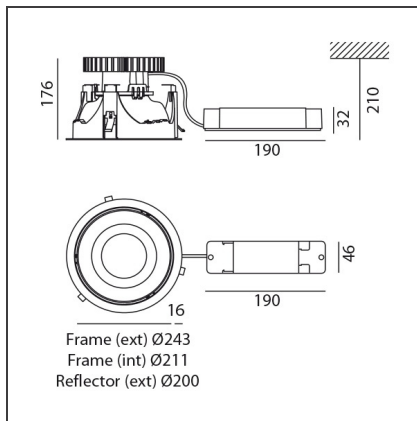

# Luceri LED Round Trim - LED High-Performance Faceted Mirror Optics 26W 4000K - Grey

IP20/44 without screen - 20/54 with screen

Dimmerable: +  -

## TECHNICAL DRAWINGS

## DIMENSIONS

<b>Width:</b>	cm 17.6	<b>Cutout diameter:</b>	cm 23
<b>Height:</b>	cm 21	<b>Cutout shape:</b>	Rounded
<b>Weight:</b>	kg 1.5		
<b>Recessed depth:</b>	cm 21		